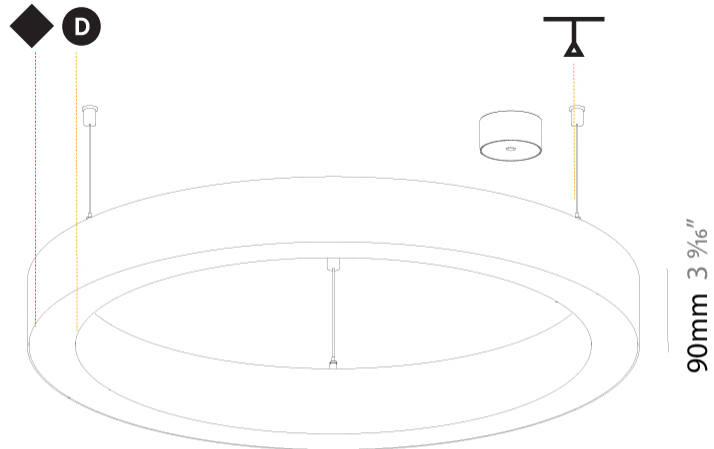

GENERAL

Series: Glorious
Subseries: Glorious 65
Partner: Prolicht
Division: Architectural
Installation: Suspension
Product Type: Pendant
Mounting Location: Ceiling
Light Distribution: Direct

PHYSICAL

Shape: Round
Diameter (mm): 800
Diameter (in): 31 1/2
Height (mm): 90
Height (in): 3 9/16
Max. Overall Height (mm): 2090
Max. Overall Height (in): 82 7/16
Weight (kg): 6.772
Weight (lbs): 14.93
Diffuser: [PMMA - Opal / Microprism / Clear Microprism](#)
Fixture Finish: [SSR / BKV / CWI / CRY / HAB / UFT / ITA / RUA / FTG / MYG / LOD / PUS / FRO / FUP / KIA / POP / BLS / SPG / MEY / GOH / CHC / COM / ABZ / JAG / OBR / MOS / ROR](#)
Fixture Material: [PMMA / Aluminum](#)
Cable Details: [2000mm/78 3/4" or 6000mm/236 1/4" Cable Transparent](#)

ELECTRICAL

Lamp Type: LED (Zhaga Standard)
Input Wattage (W): 52.1
Total Output Wattage (W): 48
Dimming: [Tri-Mode (Non-Dimming and Phase Dimming (120Vac only) and 0-10V Dimming)](#)
Driver Included: Yes
Driver Location: Integrated
Driver Type: Constant Current - Universal
Driver Class: Class 2
Input Voltage (V): 120 - 277
Constant Current (MA): 350

LED

Color Temperature (°K): [2700 / 3000 / 3500 / 4000](#)
Max. Delivered Lumen (lm): Max 7147
Nominal Lumen (lm): Max 8632
CRI: >90 CRI
Efficiency (%): 88
Lamp Life (hrs): 50000

OPTICAL

RATINGS AND CERTIFICATIONS

Certified By: Certified for North American Standards
IP rating: IP20

Ø 670mm 26 3/8"

Ø 800mm 31 1/2"

90mm 3 9/16"