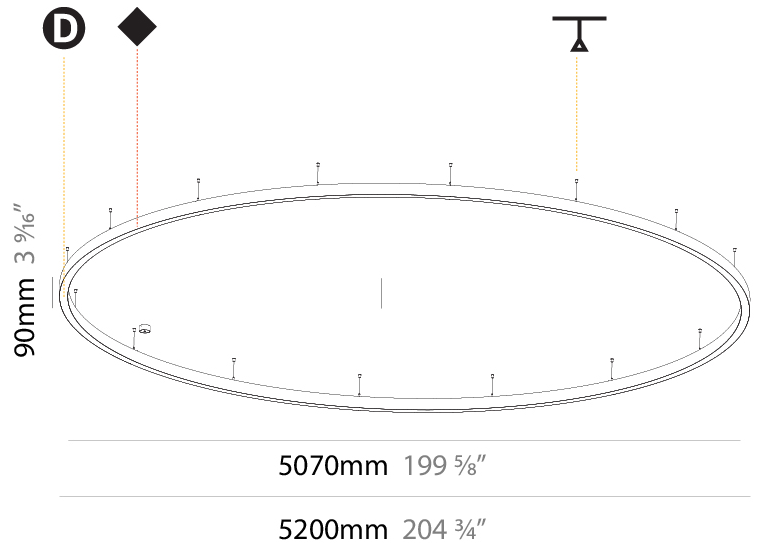

GENERAL

Series: Glorious
Subseries: Glorious 65
Partner: Prolicht
Division: Architectural
Installation: Suspension
Product Type: Pendant
Mounting Location: Ceiling
Light Distribution: Direct / Indirect

PHYSICAL

Shape: Round
Diameter (mm): 5200
Diameter (in): 204 3/4
Height (mm): 90
Height (in): 3 9/16
Max. Overall Height (mm): 2090
Max. Overall Height (in): 82 7/16
Weight (kg): 55.788
Weight (lbs): 123.00
Diffuser: PMMA - Opal / Microprism / Clear Microprism
Fixture Finish: SSR / BKV / CWI / CRY / HAB / UFT / ITA / RUA / FTG / MYG / LOD / PUS / FRO / FUP / KIA / POP / BLS / SPG / MEY / GOH / CHC / COM / ABZ / JAG / OBR / MOS / ROR
Fixture Material: PMMA / Aluminum
Cable Details: 2000mm/78 3/4" or 6000mm/236 1/4" Cable Transparent

ELECTRICAL

Lamp Type: LED (Zhaga Standard)
Input Wattage (W): 563.9
Total Output Wattage (W): 336 / 240
Dimming: Tri-Mode (Non-Dimming and Phase Dimming (120Vac only) and 0-10V Dimming)
Driver Included: Yes
Driver Location: Integrated
Driver Type: Constant Current - Universal
Driver Class: Class 2
Input Voltage (V): 120 - 277
Constant Current (MA): 350

LED

Color Temperature (°K): 2700 / 3000 / 3500 / 4000
Max. Delivered Lumen (lm): Max 74006
Nominal Lumen (lm): Max 89152
CRI: >90 CRI
Lamp Life (hrs): 50000

OPTICAL

RATINGS AND CERTIFICATIONS

Certified By: Certified for North American Standards
IP rating: IP20