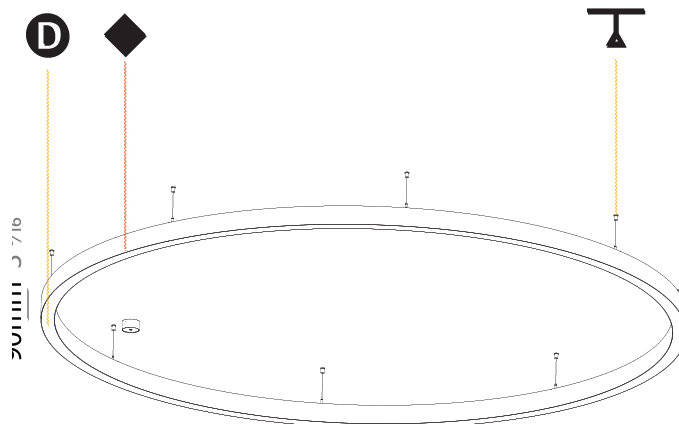

GENERAL

Series: Glorious
Subseries: Glorious 65
Partner: Prolicht
Division: Architectural
Installation: Suspension
Product Type: Pendant
Mounting Location: Ceiling
Light Distribution: Direct / Indirect

PHYSICAL

Shape: Round
Diameter (mm): 3000
Diameter (in): 118 7/8
Height (mm): 90
Height (in): 3 9/16
Max. Overall Height (mm): 2090
Max. Overall Height (in): 82 7/16
Weight (kg): 31.716
Weight (lbs): 69.93
Diffuser: [PMMA - Opal / Microprism / Clear Microprism](#)
Fixture Finish: [SSR / BKV / CWI / CRY / HAB / UFT / ITA / RUA / FTG / MYG / LOD / PUS / FRO / FUP / KIA / POP / BLS / SPG / MEY / GOH / CHC / COM / ABZ / JAG / OBR / MOS / ROR](#)
Fixture Material: [PMMA / Aluminum](#)
Cable Details: [2000mm/78 3/4" or 6000mm/236 1/4" Cable Transparent](#)

ELECTRICAL

Lamp Type: LED (Zhaga Standard)
Input Wattage (W): 308
Total Output Wattage (W): 192 / 84
Dimming: [Tri-Mode (Non-Dimming and Phase Dimming (120Vac only) and 0-10V Dimming)](#)
Driver Included: Yes
Driver Location: Integrated
Driver Type: Constant Current - Universal
Driver Class: Class 2
Input Voltage (V): 120 - 277
Constant Current (MA): 350

LED

Color Temperature (°K): [2700 / 3000 / 3500 / 4000](#)
Max. Delivered Lumen (lm): Max 40453
Nominal Lumen (lm): Max 48892
CRI: >90 CRI
Lamp Life (hrs): 50000

OPTICAL

RATINGS AND CERTIFICATIONS

Certified By: Certified for North American Standards
IP rating: IP20

2870mm 113"

3000mm 118 7/8"